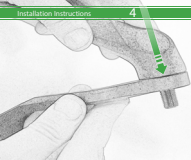

EVOTECH®
P E R F O R M A N C E

www.evotech-performance.com

Ducati Multistrada Hand Guards

Installation Instructions

Kit Contents P11N014654

- 1 x Main Bracket R/H
- 1 x Mounting Bracket R/H
- 1 x M10 x 35 x 1.25-55 L/H
- 1 x Main Bracket L/H
- 1 x Mounting Bracket L/H
- 1 x M10 x 35 x 1.25-55 R/H
- 2 x Bar End Inner
- 2 x Bar End Outer #1
- 2 x Bar End Outer #2
- 2 x M6 x 75mm 5S Caphead
- 4 x M5 x 12mm Button head

L/H Assembly

R/H Assembly

**R/H Mirror
L/H Thread**

**Do Not Fully
Tighten**

CEM PART

**Fully
Tighten**

 Fully
Tighten

Repeat Process
For Left Hand Side
L/H Mirror R/H Thread