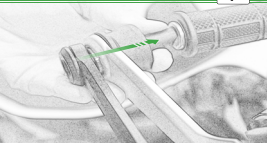

EVOTECH®
P E R F O R M A N C E

www.evotech-performance.com

Ducati Multistrada Hand Guards

Installation Instructions

Kit Contents P11N014654

- 1 x Main Bracket R/H
- 1 x Mounting Bracket R/H
- 1 x M10 x 35 x 1.25-55 L/H
- 1 x Main Bracket L/H
- 1 x Mounting Bracket L/H
- 1 x M10 x 35 x 1.25-55 R/H
- 2 x Bar End Inner
- 2 x Bar End Outer #1
- 2 x Bar End Outer #2
- 2 x M6 x 75mm 5S Caphead
- 4 x M5 x 12mm Button head

L/H Assembly

R/H Assembly

**R/H Mirror
L/H Thread**

**Do Not Fully
Tighten**

CEM PART

**Fully
Tighten**

 Fully
Tighten

Repeat Process
For Left Hand Side
L/H Mirror R/H Thread