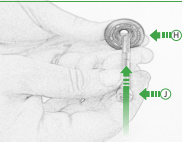

EVOTECH®
P E R F O R M A N C E

www.evotech-performance.com

Ducati Multistrada Hand Guards

Installation Instructions

Kit Contents P11N014654

- 1 x Main Bracket R/H
- 1 x Mounting Bracket R/H
- 1 x M10 x 35 x 1.25-55 L/H
- 1 x Main Bracket L/H
- 1 x Mounting Bracket L/H
- 1 x M10 x 35 x 1.25-55 R/H
- 2 x Bar End Inner
- 2 x Bar End Outer #1
- 2 x Bar End Outer #2
- 2 x M6 x 75mm 5S Caphead
- 4 x M5 x 12mm Button head

L/H Assembly

R/H Assembly

**R/H Mirror
L/H Thread**

**Do Not Fully
Tighten**

CEM PART

**Fully
Tighten**

 Fully
Tighten

Repeat Process
For Left Hand Side
L/H Mirror R/H Thread