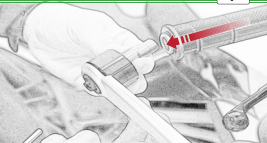

EVOTECH®
P E R F O R M A N C E

www.evotech-performance.com

Ducati Multistrada Hand Guards

Installation Instructions

Kit Contents P11N014654

- 1 x Main Bracket R/H
- 1 x Mounting Bracket R/H
- 1 x M10 x 35 x 1.25-55 L/H
- 1 x Main Bracket L/H
- 1 x Mounting Bracket L/H
- 1 x M10 x 35 x 1.25-55 R/H
- 2 x Bar End Inner
- 2 x Bar End Outer #1
- 2 x Bar End Outer #2
- 2 x M6 x 75mm 5S Caphead
- 4 x M5 x 12mm Button head

L/H Assembly

R/H Assembly

**R/H Mirror
L/H Thread**

**Do Not Fully
Tighten**

CEM PART

**Fully
Tighten**

 Fully
Tighten

Repeat Process
For Left Hand Side
L/H Mirror R/H Thread