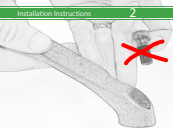

EVOTECH®
P E R F O R M A N C E

www.evotech-performance.com

Ducati Multistrada Hand Guards

Installation Instructions

Kit Contents P11N014654

- 1 x Main Bracket R/H
- 1 x Mounting Bracket R/H
- 1 x M10 x 35 x 1.25-55 L/H
- 1 x Main Bracket L/H
- 1 x Mounting Bracket L/H
- 1 x M10 x 35 x 1.25-55 R/H
- 2 x Bar End Inner
- 2 x Bar End Outer #1
- 2 x Bar End Outer #2
- 2 x M6 x 75mm 5S Caphead
- 4 x M5 x 12mm Button head

L/H Assembly

R/H Assembly

**R/H Mirror
L/H Thread**

**Do Not Fully
Tighten**

CEM PART

**Fully
Tighten**

 Fully
Tighten

Repeat Process
For Left Hand Side
L/H Mirror R/H Thread