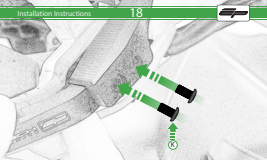

EVOTECH®
P E R F O R M A N C E

www.evotech-performance.com

Ducati Multistrada Hand Guards

Installation Instructions

Kit Contents P11N014654

- 1 x Main Bracket R/H
- 1 x Mounting Bracket R/H
- 1 x M10 x 35 x 1.25-55 L/H
- 1 x Main Bracket L/H
- 1 x Mounting Bracket L/H
- 1 x M10 x 35 x 1.25-55 R/H
- 2 x Bar End Inner
- 2 x Bar End Outer #1
- 2 x Bar End Outer #2
- 2 x M6 x 75mm 5S Caphead
- 4 x M5 x 12mm Button head

L/H Assembly

R/H Assembly

**R/H Mirror
L/H Thread**

**Do Not Fully
Tighten**

CEM PART

**Fully
Tighten**

 Fully
Tighten

Repeat Process
For Left Hand Side
L/H Mirror R/H Thread