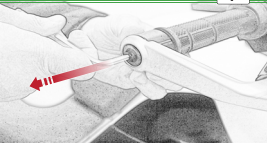

EVOTECH®
P E R F O R M A N C E

www.evotech-performance.com

Ducati Multistrada Hand Guards

Installation Instructions

Kit Contents P11N014654

- 1 x Main Bracket R/H
- 1 x Mounting Bracket R/H
- 1 x M10 x 35 x 1.25-55 L/H
- 1 x Main Bracket L/H
- 1 x Mounting Bracket L/H
- 1 x M10 x 35 x 1.25-55 R/H
- 2 x Bar End Inner
- 2 x Bar End Outer #1
- 2 x Bar End Outer #2
- 2 x M6 x 75mm 5S Caphead
- 4 x M5 x 12mm Button head

L/H Assembly

R/H Assembly

**R/H Mirror
L/H Thread**

**Do Not Fully
Tighten**

CEM PART

**Fully
Tighten**

 Fully
Tighten

Repeat Process
For Left Hand Side
L/H Mirror R/H Thread